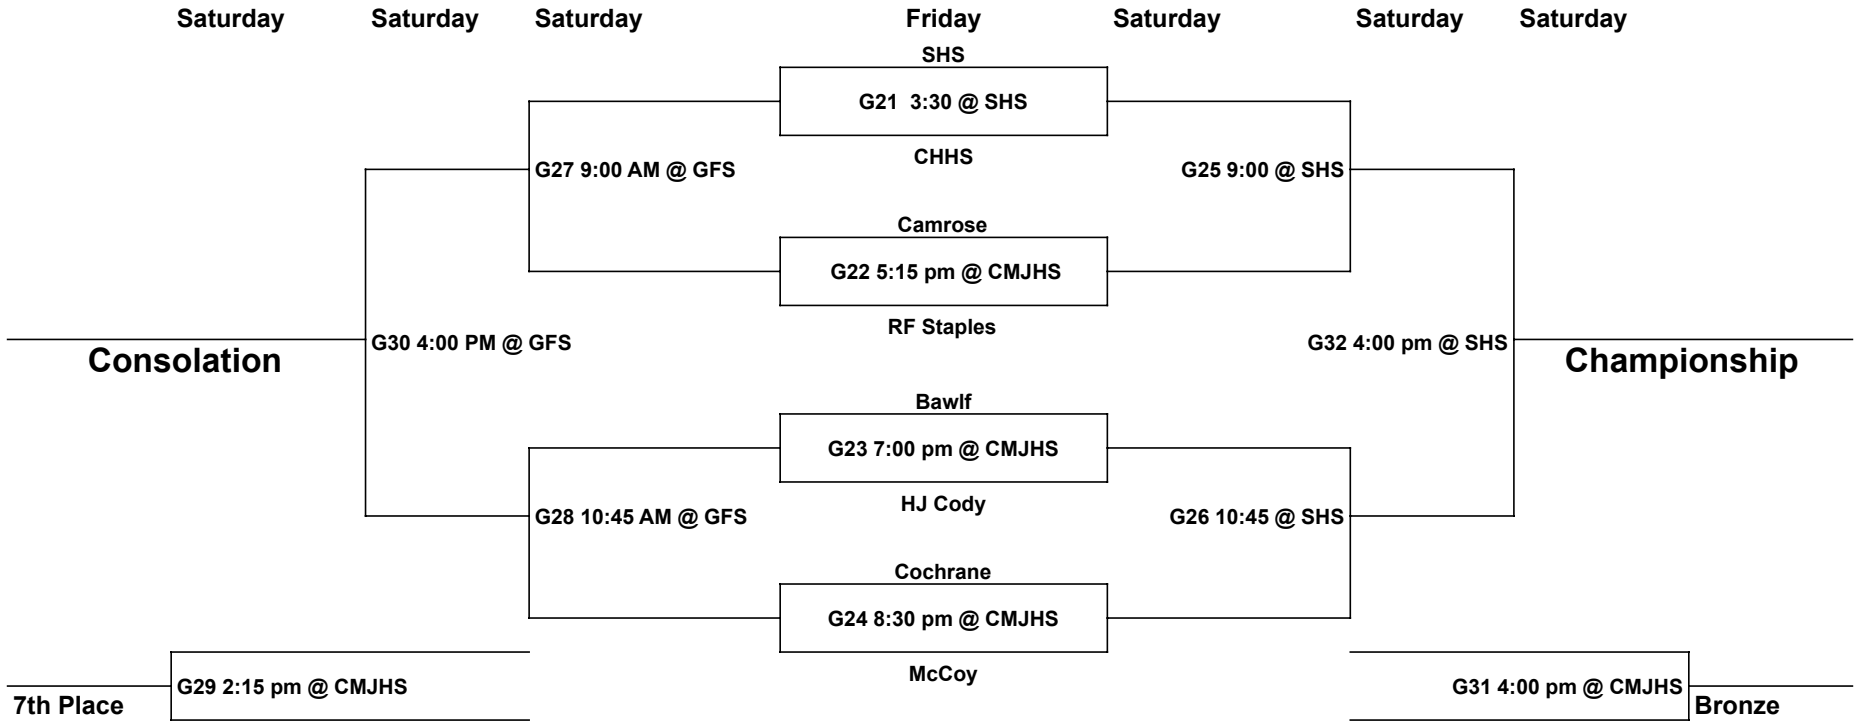

February 11/12 2022

Senior Girls Draw

* Team on the top wears white jerseys